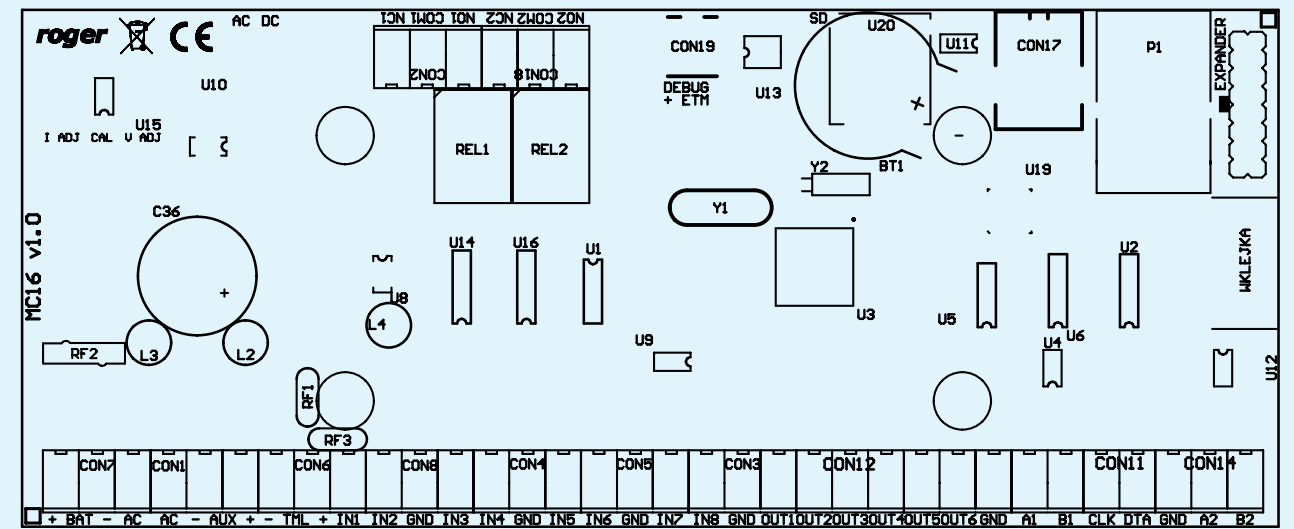

# PDK-2-STK Portable demo kit for RACS 5 system

**IN5/OUT5 IN6/OUT6 IN7/REL1 IN8/REL2**

**RUD-3-DES** MIFARE® Classic, Plus & DESFire reader & programmer

**RUD-1** USB-RS485 comm interface

**MCT80M-BLE**  
RFID, NFC & BLE reader

**PSU**

**MC16**  
Access controller

Legend	
RS485 comm bus	
I/O lines	
RACS CLK/DTA comm bus	

**MCI-7**  
Wiegand comm interface

**MCI-3**  
OSDP comm interface

**RS485 A**

**Wiegand 1**

**Wiegand 2**