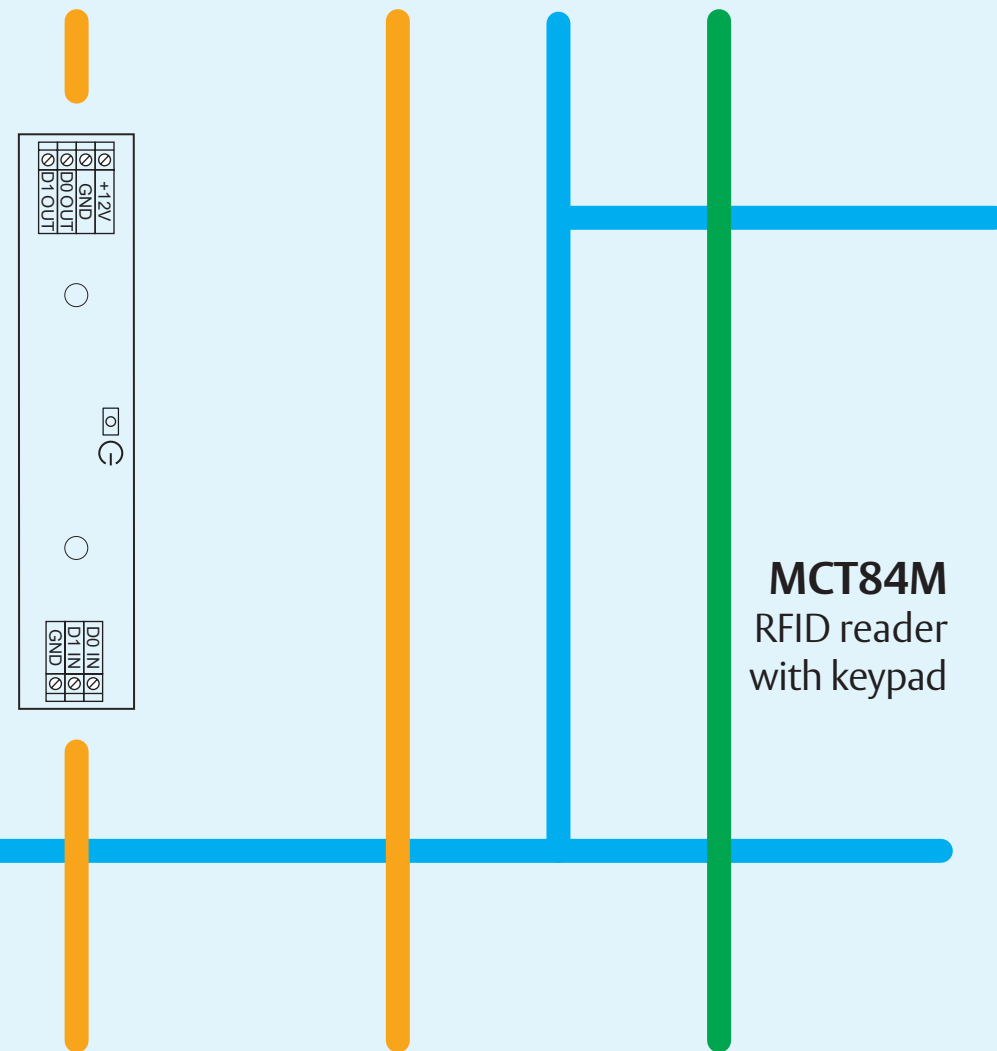

# PDK-2-STK Portable demo kit for RACS 5 system

**IN5/OUT5 IN6/OUT6 IN7/REL1 IN8/REL2**

**RUD-3-DES** MIFARE® Classic, Plus & DESFire reader & programmer

**RUD-1** USB-RS485 comm interface

**MCT80M-BLE**  
RFID, NFC & BLE reader

**PSU**

**MC16**  
Access controller

Legend	
RS485 comm bus	
I/O lines	
RACS CLK/DTA comm bus	

**MCI-7**  
Wiegand comm interface

**MCI-3**  
OSDP comm interface

**RS485 A**

**Wiegand 1**

**Wiegand 2**

**RACS CLK/DTA**

**MCT84M**  
RFID reader with keypad