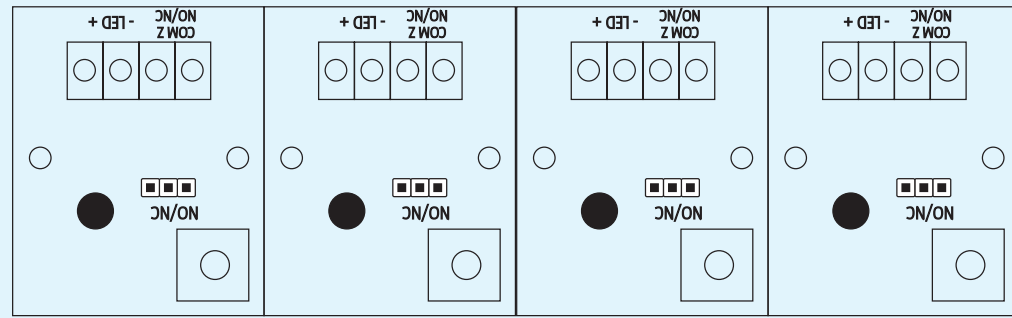

# PDK-2-STK Portable demo kit for RACS 5 system

**IN5/OUT5 IN6/OUT6 IN7/REL1 IN8/REL2**

**RUD-3-DES** MIFARE® Classic, Plus & DESFire reader & programmer

**RUD-1** USB-RS485 comm interface

**MCT80M-BLE**  
RFID, NFC & BLE reader

**PSU**

**MC16**  
Access controller

Legend	
RS485 comm bus	
I/O lines	
RACS CLK/DTA comm bus	

**MCI-7**  
Wiegand comm interface

**MCI-3**  
OSDP comm interface

**RS485 A**

**Wiegand 1**

**Wiegand 2**

**RACS CLK/DTA**

**MCT84M**  
RFID reader with keypad