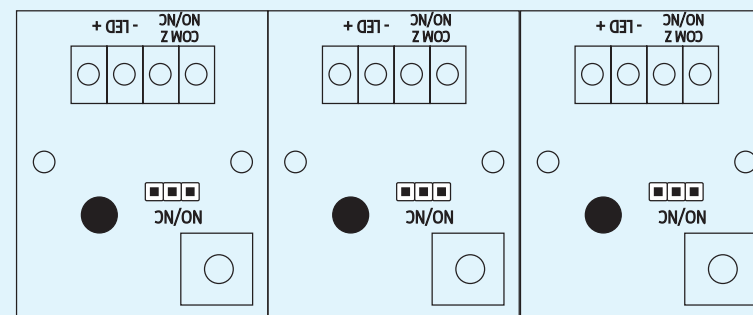

MCT12M
RFID Reader with Keypad

MCT12M-IO
RFID Reader with Keypad and Onboard I/O Lines

MCT82M-IO
RFID Reader with Keypad and Onboard I/O Lines

MCT82M
RFID Reader with Keypad

IN1/OUT1 IN2/OUT2 IN3/REL1

IN1/OUT1 IN2/OUT2 IN3/REL1

MCX8 I/O Expander

RS485 A

IN1/REL1 IN2/REL2 IN3/REL3 IN4/REL4