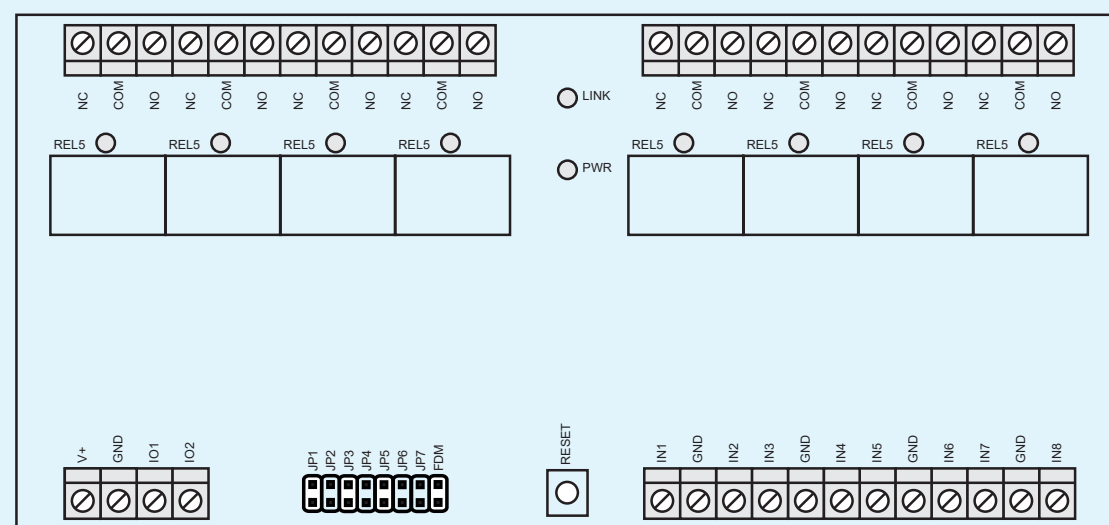

MCT12M
RFID Reader with Keypad

MCT12M-IO
RFID Reader with Keypad and Onboard I/O Lines

MCT82M-IO
RFID Reader with Keypad and Onboard I/O Lines

MCT82M
RFID Reader with Keypad

IN1/OUT1 IN2/OUT2 IN3/REL1

IN1/OUT1 IN2/OUT2 IN3/REL1

MCX8 I/O Expander

RS485 A

IN1/REL1 IN2/REL2 IN3/REL3 IN4/REL4