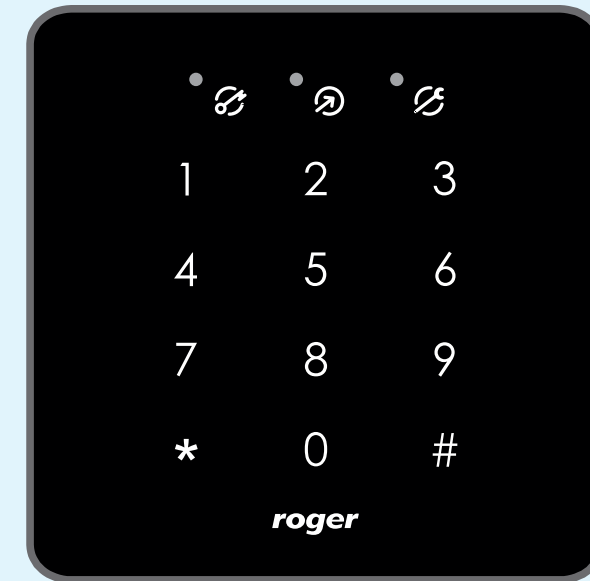

MCT12M
RFID Reader with Keypad

MCT12M-IO
RFID Reader with Keypad and Onboard I/O Lines

MCT82M-IO
RFID Reader with Keypad and Onboard I/O Lines

MCT82M
RFID Reader with Keypad

IN1/OUT1 IN2/OUT2 IN3/REL1

IN1/OUT1 IN2/OUT2 IN3/REL1

MCX8 I/O Expander

RS485 A

IN1/REL1 IN2/REL2 IN3/REL3 IN4/REL4