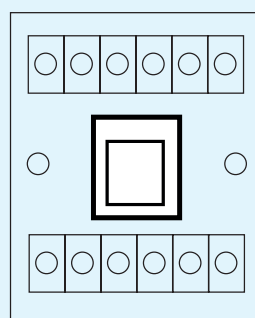

MCT12M
RFID Reader with Keypad

MCT12M-IO
RFID Reader with Keypad and Onboard I/O Lines

MCT82M-IO
RFID Reader with Keypad and Onboard I/O Lines

MCT82M
RFID Reader with Keypad

IN1/OUT1 IN2/OUT2 IN3/REL1

IN1/OUT1 IN2/OUT2 IN3/REL1

MCX8 I/O Expander

RS485 A

IN1/REL1 IN2/REL2 IN3/REL3 IN4/REL4