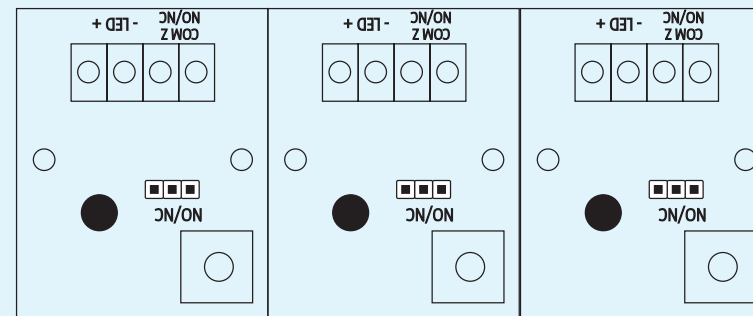

MCT12M
RFID Reader with Keypad

MCT12M-IO
RFID Reader with Keypad and Onboard I/O Lines

MCT82M-IO
RFID Reader with Keypad and Onboard I/O Lines

MCT82M
RFID Reader with Keypad

IN1/OUT1 IN2/OUT2 IN3/REL1

IN1/OUT1 IN2/OUT2 IN3/REL1

MCX8 I/O Expander

RS485 A

IN1/REL1 IN2/REL2 IN3/REL3 IN4/REL4