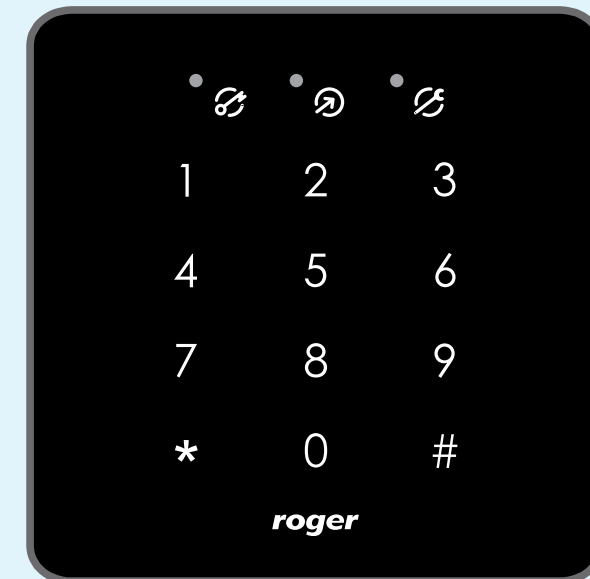

MCT12M
RFID Reader with Keypad

MCT12M-IO
RFID Reader with Keypad and Onboard I/O Lines

MCT82M-IO
RFID Reader with Keypad and Onboard I/O Lines

MCT82M
RFID Reader with Keypad

IN1/OUT1 IN2/OUT2 IN3/REL1

IN1/OUT1 IN2/OUT2 IN3/REL1

MCX8 I/O Expander

RS485 A

IN1/REL1 IN2/REL2 IN3/REL3 IN4/REL4