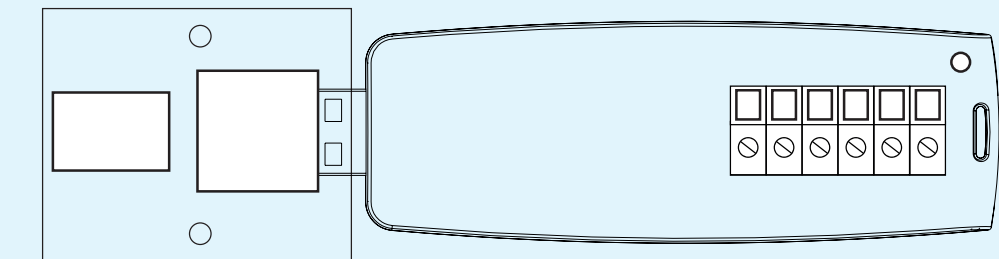

MC16
Access Controller

RUD-3 13.56 MHz MIFARE USB Reader

RUD-1 USB-RS485 Communication Interface

RS485 B

RS485 A

Legend	
RS485 A Bus	
RS485 B Bus	
I/O Lines	
RACS CLK/DTA Bus	

MCT84M
RFID
Reader with
Keypad