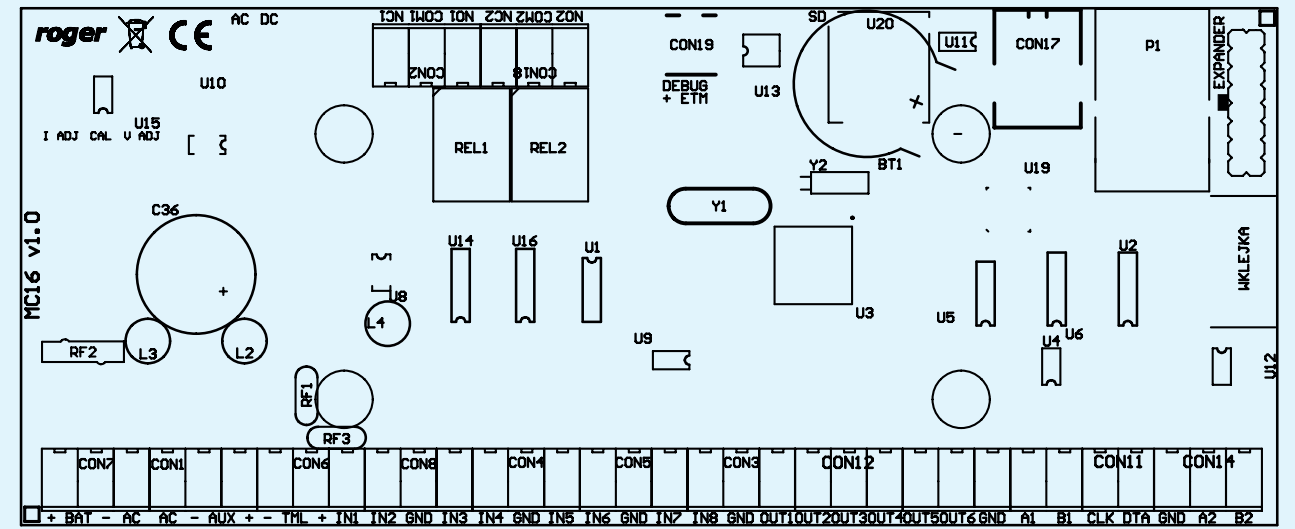

MC16
Access Controller

RUD-3 13.56 MHz MIFARE USB Reader

RUD-1 USB-RS485 Communication Interface

RS485 B

RS485 A

Legend	
RS485 A Bus	
RS485 B Bus	
I/O Lines	
RACS CLK/DTA Bus	

MCT84M
RFID
Reader with
Keypad

MCT84M
RFID
Reader with
Keypad

Wiegand 1

Wiegand 2

RACS CLK/DTA