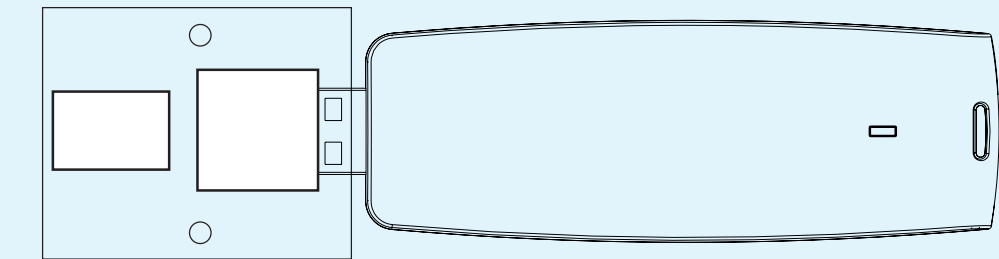

MC16
Access Controller

RUD-3 13.56 MHz MIFARE USB Reader

RUD-1 USB-RS485 Communication Interface

RS485 B

RS485 A

Legend	
RS485 A Bus	
RS485 B Bus	
I/O Lines	
RACS CLK/DTA Bus	

MCT84M
RFID
Reader with
Keypad