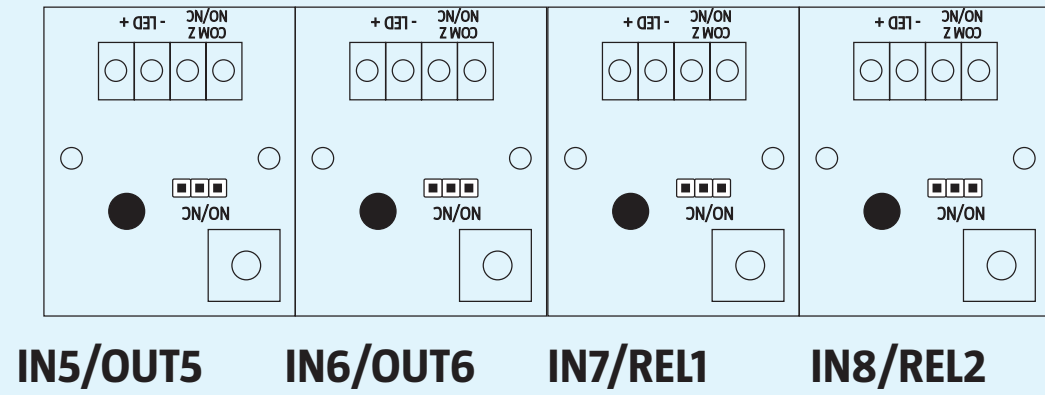

MC16
Access Controller

RUD-3 13.56 MHz MIFARE USB Reader

RUD-1 USB-RS485 Communication Interface

RS485 B

RS485 A

Legend	
RS485 A Bus	
RS485 B Bus	
I/O Lines	
RACS CLK/DTA Bus	

MCT84M
RFID
Reader with
Keypad

MCT84M
RFID
Reader with
Keypad

Wiegand 1

Wiegand 2

RACS CLK/DTA