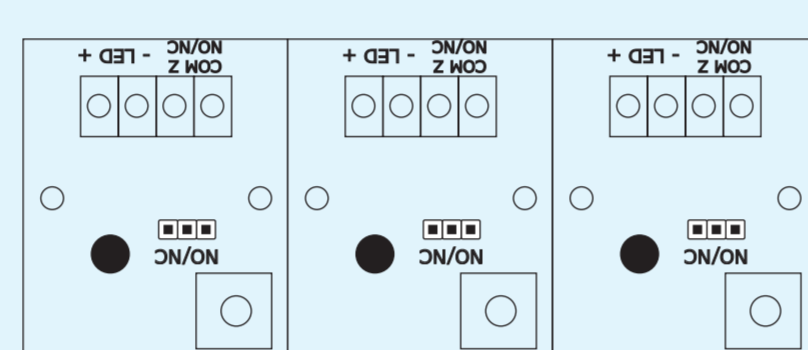

## Demonstration board DB-6A

**roger**

ASSA ABLOY

**MCT12M-IO**  
RFID reader with keypad & onboard I/O lines

IN1/OUT1 IN2/OUT2 IN3/REL1

**MCT84M-BK-QB**  
RFID, NFC, BLE & QR reader

**MCT82M-IO**  
RFID reader with keypad & onboard I/O lines

IN1/OUT1 IN2/OUT2 IN3/REL1

IN2

**CEB12**  
Contactless exit button

**MCT80M-BLE**  
RFID, NFC & BLE reader

**MCT84M**  
RFID reader with keypad

**MCX8-BRD**  
I/O expander

IN1/REL1 IN2/REL2 IN3/REL3 IN4/REL4