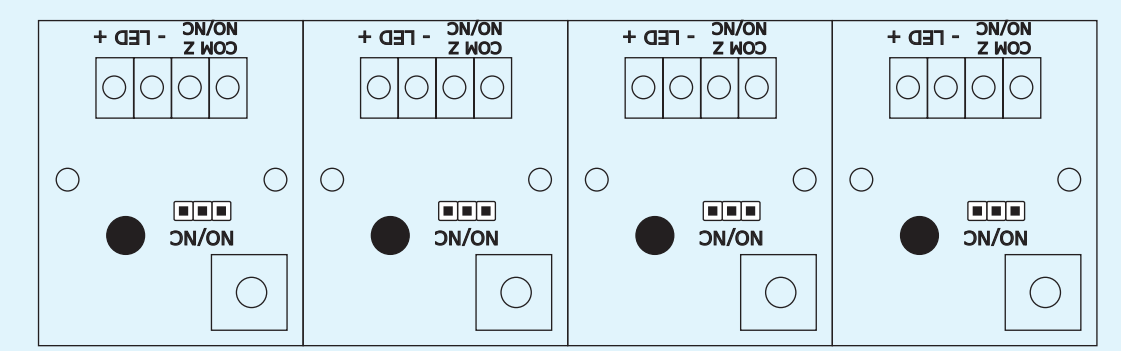

RACS 5 Access Control System

Demonstration Board DB-6A

roger

Intelligence for Building

MCT12M-IO
RFID Reader
with Keypad
and Onboard
I/O Lines

IN1/OUT1 IN2/OUT2 IN3/REL1

MCT12M
RFID Reader
with Keypad

MCT82M-IO
RFID Reader
with Keypad
and Onboard
I/O Lines

IN1/OUT1 IN2/OUT2 IN3/REL1

MCT82M
RFID Reader
with Keypad

MCT80M-BLE
RFID, NFC & BLE
Reader

MCT84M
RFID Reader
with Keypad

MCX8-BRD
I/O Expander

IN1/REL1 IN2/REL2 IN3/REL3 IN4/REL4

Wiegand 1 **Wiegand 2**

RS485 A

MC16
Access
Controller

IN5/OUT5 IN6/OUT6 IN7/REL1 IN8/REL2

RS485 B

**RACS
CLK/DTA**

RUD-1 USB-RS485 Communication Interface

RUD-3 13.56 MHz MIFARE® USB Reader

Legend

- RS485 Communication Bus
- I/O Lines
- RACS CLK/DTA Communication Bus