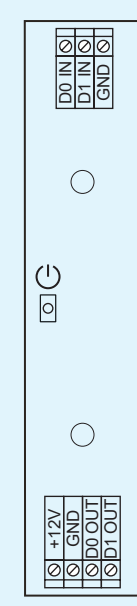

RACS 5 Access control system

Demonstration board DB-6A

roger

ASSA ABLOY

MCT12M-IO
RFID reader with keypad & onboard I/O lines

IN1/OUT1 IN2/OUT2 IN3/REL1

MCT84M-BK-QB
RFID, NFC, BLE & QR reader

MCT82M-IO
RFID reader with keypad & onboard I/O lines

IN1/OUT1 IN2/OUT2 IN3/REL1

IN2

CEB12
Contactless exit button

MCT80M-BLE
RFID, NFC & BLE reader

MCT84M
RFID reader with keypad

MCX8-BRD
I/O expander

IN1/REL1 IN2/REL2 IN3/REL3 IN4/REL4

MCI-7
Wiegand comm interface

MCI-3
OSDP comm interface

MC16
Access controller

IN5/OUT5 IN6/OUT6 IN7/REL1 IN8/REL2

RACS CLK/DTA

RUD-1 USB-RS485 comm interface

RUD-3-DES MIFARE® Classic, Plus & DESFire reader & programmer

Legend

- RS485 comm bus —
- I/O lines —
- RACS CLK/DTA comm bus —