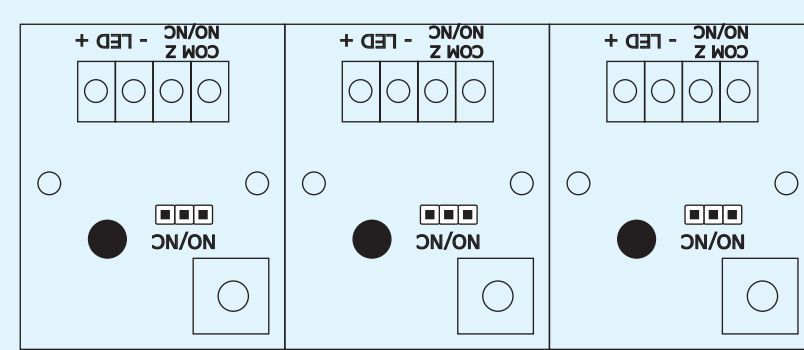

RACS 5 Access control system

Demonstration board DB-6A

roger

ASSA ABLOY

MCT12M-IO
RFID reader with keypad & onboard I/O lines

IN1/OUT1 IN2/OUT2 IN3/REL1

MCT84M-BK-QB
RFID, NFC, BLE & QR reader

MCT82M-IO
RFID reader with keypad & onboard I/O lines

IN1/OUT1 IN2/OUT2 IN3/REL1

IN2

CEB12
Contactless exit button

MCT80M-BLE
RFID, NFC & BLE reader

MCT84M
RFID reader with keypad

MCX8-BRD
I/O expander

IN1/REL1 IN2/REL2 IN3/REL3 IN4/REL4

MCI-7
Wiegand comm interface

MCI-3
OSDP comm interface

MC16
Access controller

IN5/OUT5 IN6/OUT6 IN7/REL1 IN8/REL2

RACS CLK/DTA

RUD-1 USB-RS485 comm interface

RUD-3-DES MIFARE® Classic, Plus & DESFire reader & programmer

Legend

- RS485 comm bus —
- I/O lines —
- RACS CLK/DTA comm bus —