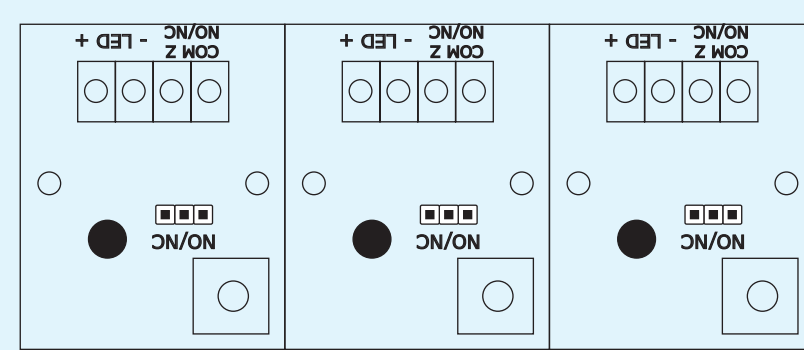

RACS 5 Access Control System

Demonstration Board DB-6A

roger

Intelligence for Building

MCT12M-IO
RFID Reader
with Keypad
and Onboard
I/O Lines

IN1/OUT1 IN2/OUT2 IN3/REL1

MCT12M
RFID Reader
with Keypad

MCT82M-IO
RFID Reader
with Keypad
and Onboard
I/O Lines

IN1/OUT1 IN2/OUT2 IN3/REL1

MCT82M
RFID Reader
with Keypad

MCT80M-BLE
RFID, NFC & BLE
Reader

MCT84M
RFID Reader
with Keypad

MCX8-BRD
I/O Expander

IN1/REL1 IN2/REL2 IN3/REL3 IN4/REL4

Wiegand 1 **Wiegand 2**

RS485 A

MC16
Access
Controller

IN5/OUT5 IN6/OUT6 IN7/REL1 IN8/REL2

RS485 B

**RACS
CLK/DTA**

RUD-1 USB-RS485 Communication Interface

RUD-3 13.56 MHz MIFARE® USB Reader

Legend

- RS485 Communication Bus
- I/O Lines
- RACS CLK/DTA Communication Bus