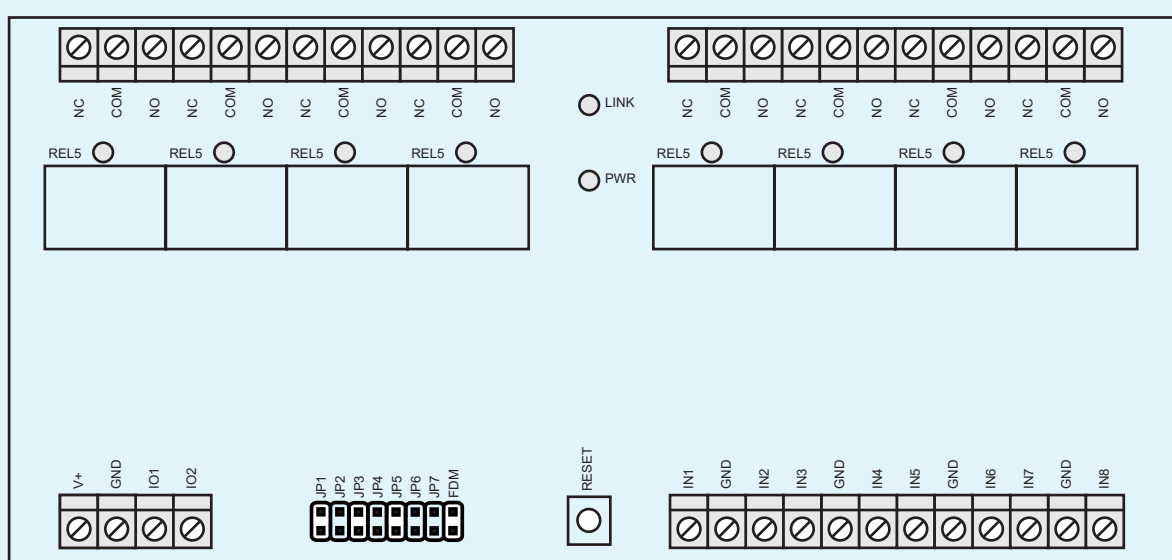

IN1/OUT1 IN2/OUT2 IN3/REL1

IN2

CEB12
Contactless exit button

MCT80M-BLE
RFID, NFC & BLE reader

MCT84M
RFID reader with keypad

MCX8-BRD
I/O expander

IN1/REL1 IN2/REL2 IN3/REL3 IN4/REL4

MCI-7
Wiegand comm interface

MCI-3
OSDP comm interface

MC16
Access controller

IN5/OUT5 IN6/OUT6 IN7/REL1 IN8/REL2

RACS CLK/DTA

RUD-1 USB-RS485 comm interface

RUD-3-DES MIFARE® Classic, Plus & DESFire reader & programmer

Legend

- RS485 comm bus —
- I/O lines —
- RACS CLK/DTA comm bus —