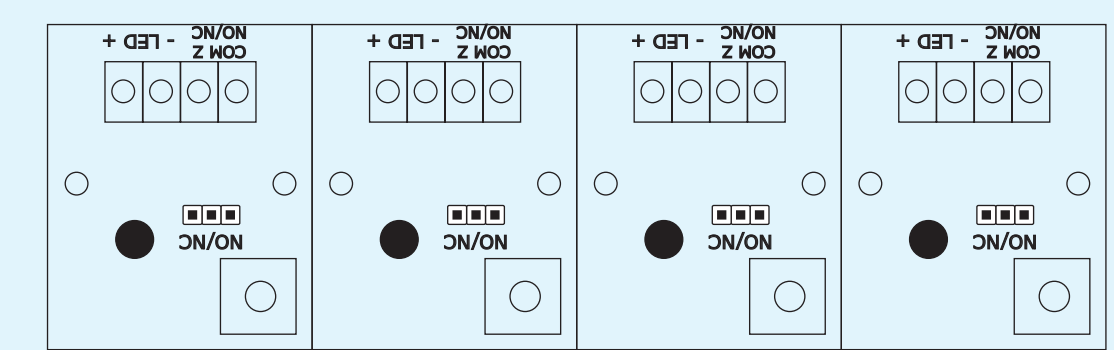

IN1/OUT1 IN2/OUT2 IN3/REL1

IN2

CEB12
Contactless exit button

MCT80M-BLE
RFID, NFC & BLE reader

MCT84M
RFID reader with keypad

MCX8-BRD
I/O expander

IN1/REL1 IN2/REL2 IN3/REL3 IN4/REL4

MCI-7
Wiegand comm interface

MCI-3
OSDP comm interface

MC16
Access controller

IN5/OUT5 IN6/OUT6 IN7/REL1 IN8/REL2

RACS CLK/DTA

RUD-1 USB-RS485 comm interface

RUD-3-DES MIFARE® Classic, Plus & DESFire reader & programmer

Legend

- RS485 comm bus —
- I/O lines —
- RACS CLK/DTA comm bus —