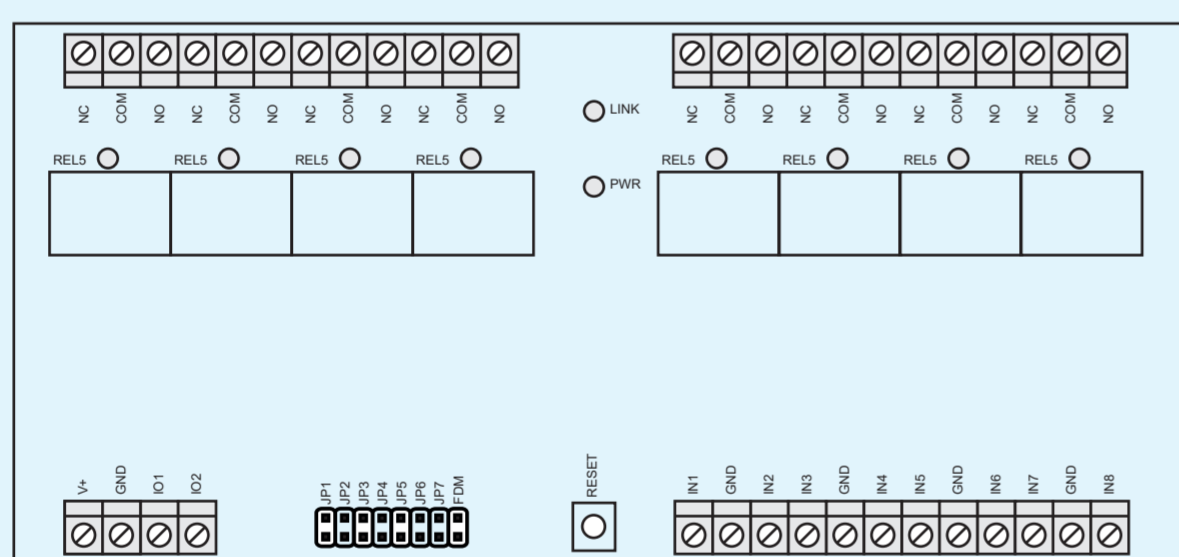

IN1/OUT1 IN2/OUT2 IN3/REL1

IN2

**CEB12**  
Contactless exit button

**MCT80M-BLE**  
RFID, NFC & BLE reader

**MCT84M**  
RFID reader with keypad

**MCX8-BRD**  
I/O expander

IN1/REL1 IN2/REL2 IN3/REL3 IN4/REL4

**MCI-7**  
Wiegand comm interface

Wiegand 1

Wiegand 2

RS485 A

**MCI-3**  
OSDP comm interface

**MC16**  
Access controller

IN5/OUT5 IN6/OUT6 IN7/REL1 IN8/REL2

RACS CLK/DTA