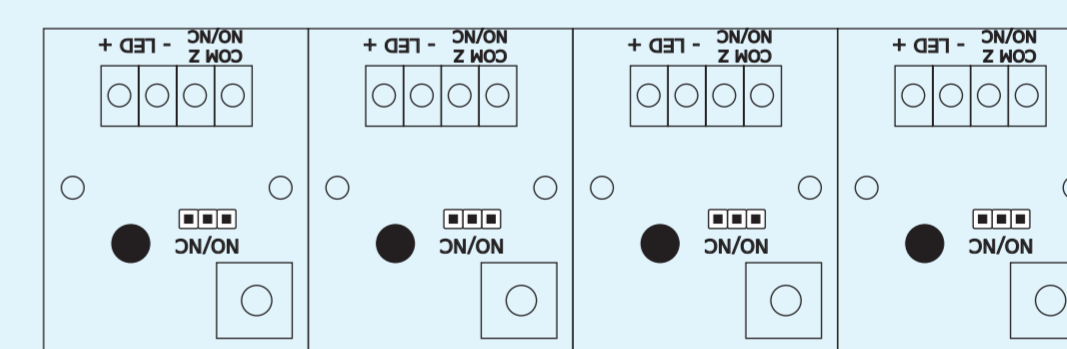

IN1/OUT1 IN2/OUT2 IN3/REL1

IN2

**CEB12**  
Contactless exit button

**MCT80M-BLE**  
RFID, NFC & BLE reader

**MCT84M**  
RFID reader with keypad

**MCX8-BRD**  
I/O expander

IN1/REL1 IN2/REL2 IN3/REL3 IN4/REL4

**MCI-7**  
Wiegand comm interface

Wiegand 1

Wiegand 2

RS485 A

**MCI-3**  
OSDP comm interface

**MC16**  
Access controller

IN5/OUT5 IN6/OUT6 IN7/REL1 IN8/REL2

RACS CLK/DTA