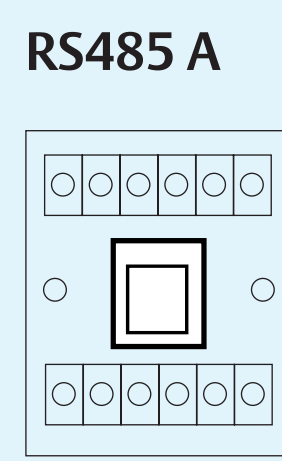

RACS 5 Access control system

Demonstration board DB-6A

roger

ASSA ABLOY

MCT12M-IO
RFID reader with keypad & onboard I/O lines

IN1/OUT1 IN2/OUT2 IN3/REL1

MCT84M-BK-QB
RFID, NFC, BLE & QR reader

MCT82M-IO
RFID reader with keypad & onboard I/O lines

IN1/OUT1 IN2/OUT2 IN3/REL1

IN2

CEB12
Contactless exit button

MCT80M-BLE
RFID, NFC & BLE reader

MCT84M
RFID reader with keypad

MCX8-BRD
I/O expander

IN1/REL1 IN2/REL2 IN3/REL3 IN4/REL4

MCI-7
Wiegand comm interface

MCI-3
OSDP comm interface

MC16
Access controller

IN5/OUT5 IN6/OUT6 IN7/REL1 IN8/REL2

RACS CLK/DTA

RUD-1 USB-RS485 comm interface

RUD-3-DES MIFARE® Classic, Plus & DESFire reader & programmer

Legend

- RS485 comm bus —
- I/O lines —
- RACS CLK/DTA comm bus —