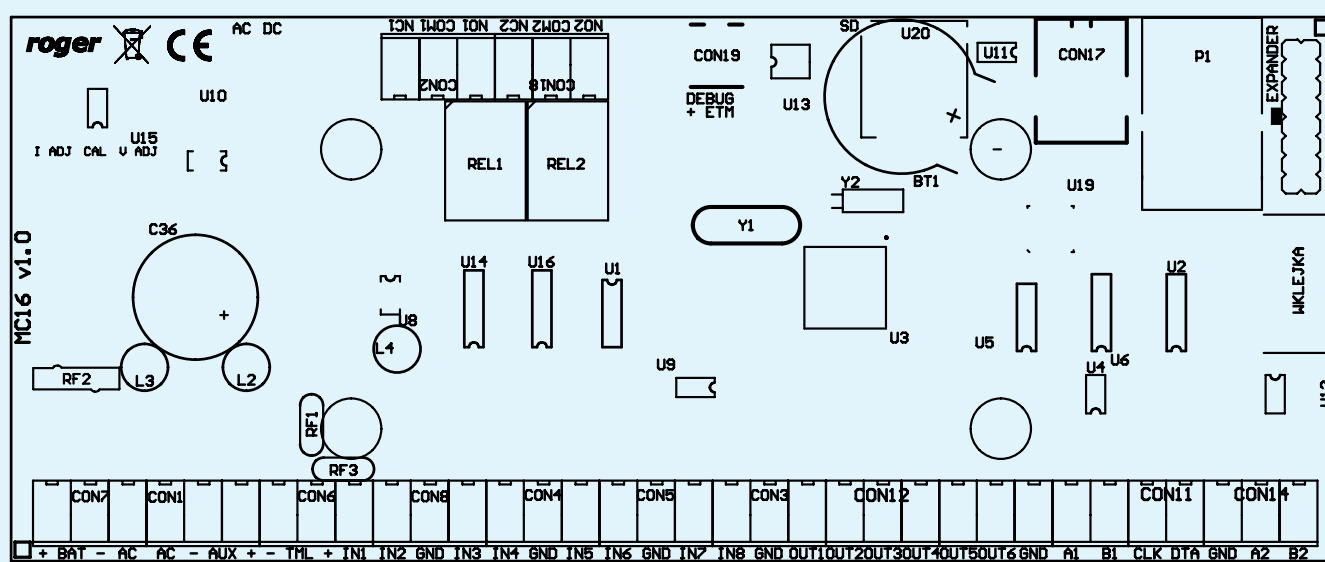

IN1/OUT1 IN2/OUT2 IN3/REL1

MCT82M
RFID Reader
with Keypad

MCT80M-BLE
RFID, NFC & BLE
Reader

MCT84M
RFID Reader
with Keypad

MCX8-BRD
I/O Expander

IN1/REL1 IN2/REL2 IN3/REL3 IN4/REL4

Wiegand 1 **Wiegand 2**

RS485 A

MC16
Access
Controller

IN5/OUT5 IN6/OUT6 IN7/REL1 IN8/REL2

RS485 B

**RACS
CLK/DTA**

RUD-1 USB-RS485 Communication Interface

RUD-3 13.56 MHz MIFARE® USB Reader

Legend

- RS485 Communication Bus
- I/O Lines
- RACS CLK/DTA Communication Bus