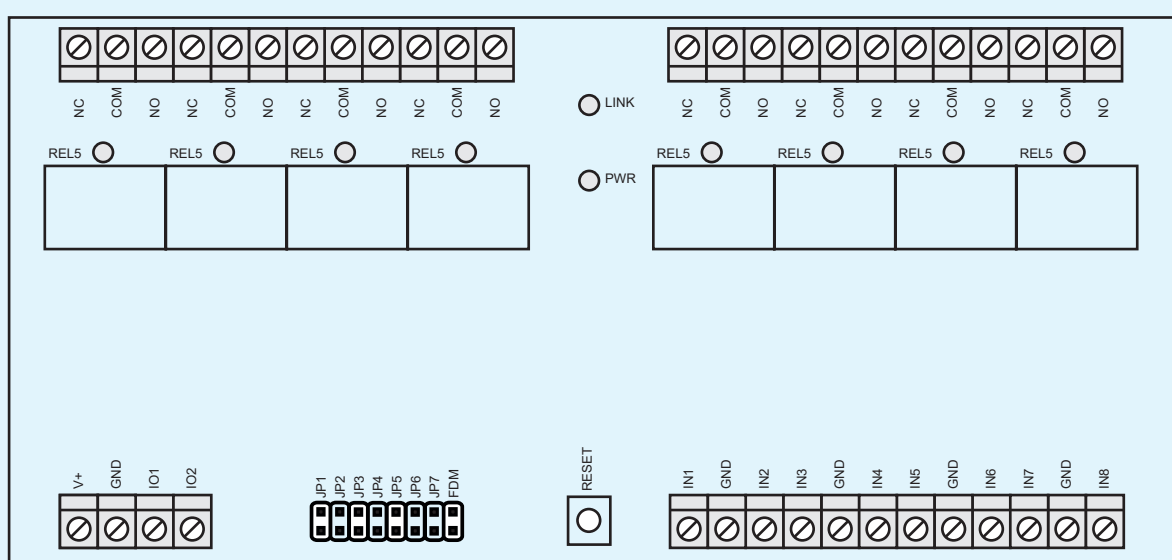

RACS 5 Access Control System

Demonstration Board DB-6A

roger

Intelligence for Building

MCT12M-IO
RFID Reader
with Keypad
and Onboard
I/O Lines

IN1/OUT1 IN2/OUT2 IN3/REL1

MCT12M
RFID Reader
with Keypad

MCT82M-IO
RFID Reader
with Keypad
and Onboard
I/O Lines

IN1/OUT1 IN2/OUT2 IN3/REL1

MCT82M
RFID Reader
with Keypad

MCT80M-BLE
RFID, NFC & BLE
Reader

MCT84M
RFID Reader
with Keypad

MCX8-BRD
I/O Expander

IN1/REL1 IN2/REL2 IN3/REL3 IN4/REL4

Wiegand 1 **Wiegand 2**

RS485 A

MC16
Access
Controller

IN5/OUT5 IN6/OUT6 IN7/REL1 IN8/REL2

RS485 B

**RACS
CLK/DTA**

RUD-1 USB-RS485 Communication Interface

RUD-3 13.56 MHz MIFARE® USB Reader

Legend

- RS485 Communication Bus
- I/O Lines
- RACS CLK/DTA Communication Bus