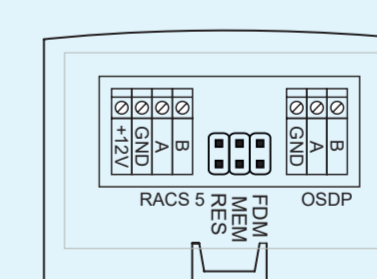

IN1/OUT1 IN2/OUT2 IN3/REL1

IN2

**CEB12**  
Contactless exit button

**MCT80M-BLE**  
RFID, NFC & BLE reader

**MCT84M**  
RFID reader with keypad

**MCX8-BRD**  
I/O expander

IN1/REL1 IN2/REL2 IN3/REL3 IN4/REL4

**MCI-7**  
Wiegand comm interface

Wiegand 1

Wiegand 2

RS485 A

**MCI-3**  
OSDP comm interface

**MC16**  
Access controller

IN5/OUT5 IN6/OUT6 IN7/REL1 IN8/REL2

RACS CLK/DTA