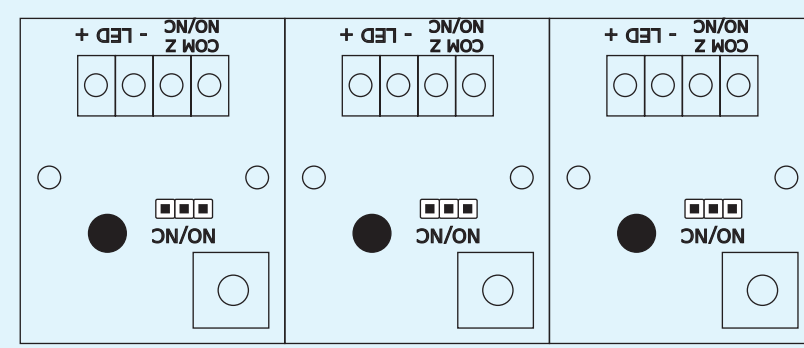

RACS 5 Access Control System

Demonstration Board DB-6A

roger

Intelligence for Building

MCT12M-IO
RFID Reader
with Keypad
and Onboard
I/O Lines

IN1/OUT1 IN2/OUT2 IN3/REL1

MCT12M
RFID Reader
with Keypad

MCT82M-IO
RFID Reader
with Keypad
and Onboard
I/O Lines

IN1/OUT1 IN2/OUT2 IN3/REL1

MCT82M
RFID Reader
with Keypad

MCT80M-BLE
RFID, NFC & BLE
Reader

MCT84M
RFID Reader
with Keypad

MCX8-BRD
I/O Expander

IN1/REL1 IN2/REL2 IN3/REL3 IN4/REL4

Wiegand 1 **Wiegand 2**

RS485 A

MC16
Access
Controller

IN5/OUT5 IN6/OUT6 IN7/REL1 IN8/REL2

RS485 B

**RACS
CLK/DTA**

RUD-1 USB-RS485 Communication Interface

RUD-3 13.56 MHz MIFARE® USB Reader

Legend

- RS485 Communication Bus
- I/O Lines
- RACS CLK/DTA Communication Bus