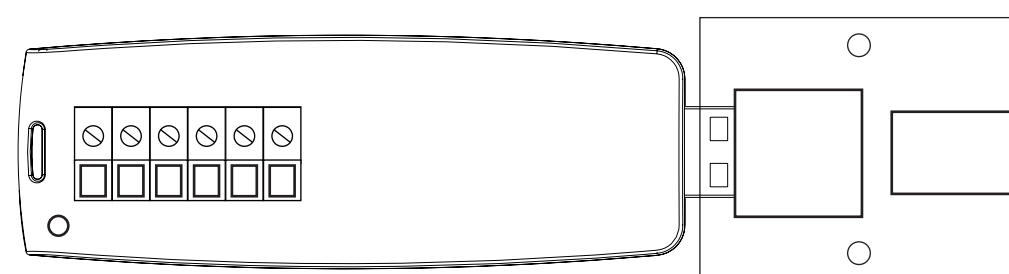

MC16
Access
Controller

IN5/OUT5 IN6/OUT6 IN7/REL1 IN8/REL2

RS485 B

**RACS
CLK/DTA**

RUD-1 USB-RS485 Communication Interface

RUD-3 13.56 MHz MIFARE® USB Reader

Legend

- RS485 Communication Bus
- I/O Lines
- RACS CLK/DTA Communication Bus