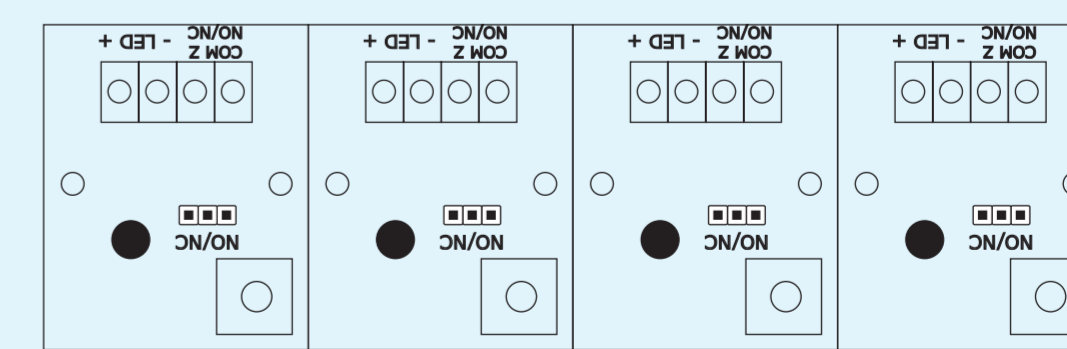

IN1/OUT1 IN2/OUT2 IN3/REL1

IN2

**CEB12**  
Contactless exit button

**MCT80M-BLE**  
RFID, NFC & BLE reader

**MCT84M**  
RFID reader with keypad

**MCX8-BRD**  
I/O expander

IN1/REL1 IN2/REL2 IN3/REL3 IN4/REL4

**MCI-7**  
Wiegand comm interface

Wiegand 1

Wiegand 2

RS485 A

**MCI-3**  
OSDP comm interface

**MC16**  
Access controller

IN5/OUT5 IN6/OUT6 IN7/REL1 IN8/REL2

RACS CLK/DTA