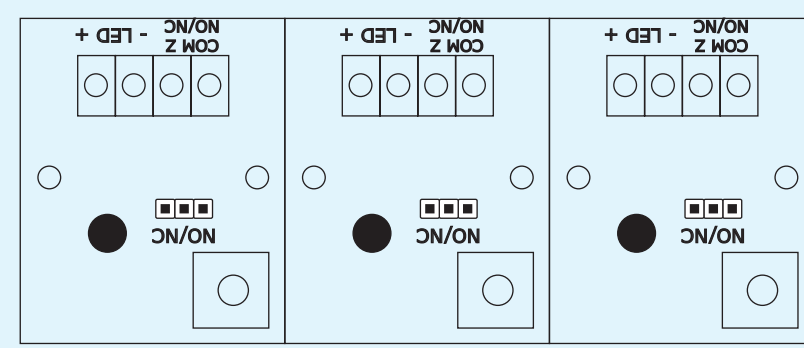

RACS 5 Access control system

Demonstration board DB-6A

roger

ASSA ABLOY

MCT12M-IO
RFID reader with keypad & onboard I/O lines

IN1/OUT1 IN2/OUT2 IN3/REL1

MCT84M-BK-QB
RFID, NFC, BLE & QR reader

MCT82M-IO
RFID reader with keypad & onboard I/O lines

IN1/OUT1 IN2/OUT2 IN3/REL1

IN2

CEB12
Contactless exit button

MCT80M-BLE
RFID, NFC & BLE reader

MCT84M
RFID reader with keypad

MCX8-BRD
I/O expander

IN1/REL1 IN2/REL2 IN3/REL3 IN4/REL4

MCI-7
Wiegand comm interface

MCI-3
OSDP comm interface

MC16
Access controller

IN5/OUT5 IN6/OUT6 IN7/REL1 IN8/REL2

RACS CLK/DTA

RUD-1 USB-RS485 comm interface

RUD-3-DES MIFARE® Classic, Plus & DESFire reader & programmer

Legend

- RS485 comm bus —
- I/O lines —
- RACS CLK/DTA comm bus —