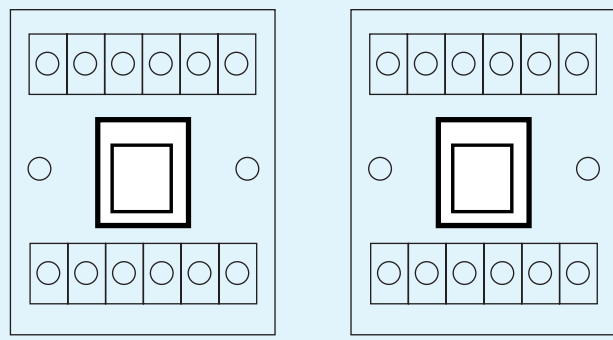

RACS 5 Access Control System

Demonstration Board DB-6A

roger

Intelligence for Building

MCT12M-IO
RFID Reader
with Keypad
and Onboard
I/O Lines

IN1/OUT1 IN2/OUT2 IN3/REL1

MCT12M
RFID Reader
with Keypad

MCT82M-IO
RFID Reader
with Keypad
and Onboard
I/O Lines

IN1/OUT1 IN2/OUT2 IN3/REL1

MCT82M
RFID Reader
with Keypad

MCT80M-BLE
RFID, NFC & BLE
Reader

MCT84M
RFID Reader
with Keypad

MCX8-BRD
I/O Expander

IN1/REL1 IN2/REL2 IN3/REL3 IN4/REL4

Wiegand 1 **Wiegand 2**

RS485 A

MC16
Access
Controller

IN5/OUT5 IN6/OUT6 IN7/REL1 IN8/REL2

RS485 B

**RACS
CLK/DTA**

RUD-1 USB-RS485 Communication Interface

RUD-3 13.56 MHz MIFARE® USB Reader

Legend

- RS485 Communication Bus
- I/O Lines
- RACS CLK/DTA Communication Bus