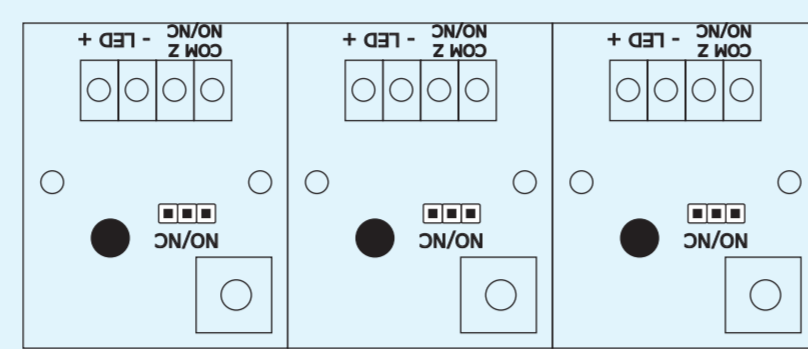

# RACS 5 Access control system

## Demonstration board DB-6A

**roger**

ASSA ABLOY

**MCT12M-IO**  
RFID reader with keypad & onboard I/O lines

IN1/OUT1 IN2/OUT2 IN3/REL1

**MCT84M-BK-QB**  
RFID, NFC, BLE & QR reader

**MCT82M-IO**  
RFID reader with keypad & onboard I/O lines

IN1/OUT1 IN2/OUT2 IN3/REL1

IN2

**CEB12**  
Contactless exit button

**MCT80M-BLE**  
RFID, NFC & BLE reader

**MCT84M**  
RFID reader with keypad

**MCX8-BRD**  
I/O expander

IN1/REL1 IN2/REL2 IN3/REL3 IN4/REL4