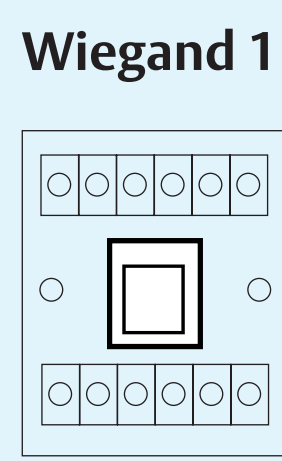

RACS 5 Access control system

Demonstration board DB-6A

roger

ASSA ABLOY

MCT12M-IO
RFID reader with keypad & onboard I/O lines

IN1/OUT1 IN2/OUT2 IN3/REL1

MCT84M-BK-QB
RFID, NFC, BLE & QR reader

MCT82M-IO
RFID reader with keypad & onboard I/O lines

IN1/OUT1 IN2/OUT2 IN3/REL1

IN2

CEB12
Contactless exit button

MCT80M-BLE
RFID, NFC & BLE reader

MCT84M
RFID reader with keypad

MCX8-BRD
I/O expander

IN1/REL1 IN2/REL2 IN3/REL3 IN4/REL4

MCI-7
Wiegand comm interface

MCI-3
OSDP comm interface

MC16
Access controller

IN5/OUT5 IN6/OUT6 IN7/REL1 IN8/REL2

RACS CLK/DTA

RUD-1 USB-RS485 comm interface

RUD-3-DES MIFARE® Classic, Plus & DESFire reader & programmer

Legend

- RS485 comm bus —
- I/O lines —
- RACS CLK/DTA comm bus —