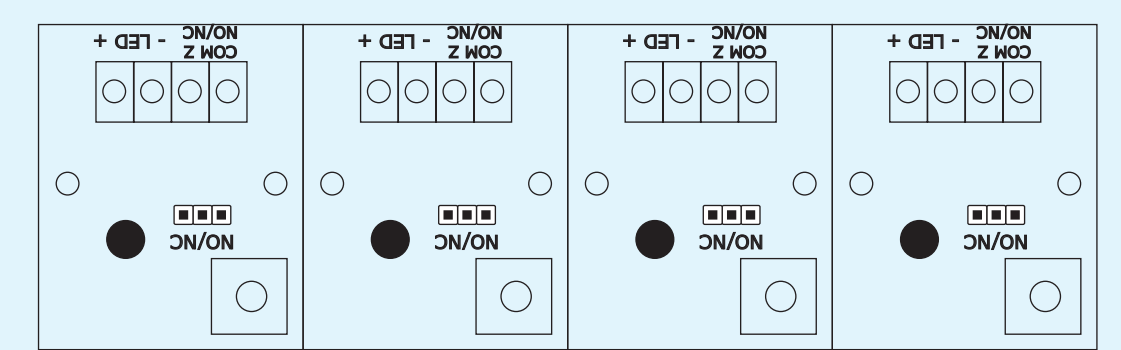

RACS 5 Access Control System

Demonstration Board DB-6A

roger

Intelligence for Building

MCT12M-IO
RFID Reader
with Keypad
and Onboard
I/O Lines

IN1/OUT1 IN2/OUT2 IN3/REL1

MCT12M
RFID Reader
with Keypad

MCT82M-IO
RFID Reader
with Keypad
and Onboard
I/O Lines

IN1/OUT1 IN2/OUT2 IN3/REL1

MCT82M
RFID Reader
with Keypad

MCT80M-BLE
RFID, NFC & BLE
Reader

MCT84M
RFID Reader
with Keypad

MCX8-BRD
I/O Expander

IN1/REL1 IN2/REL2 IN3/REL3 IN4/REL4

Wiegand 1 **Wiegand 2**

RS485 A

MC16
Access
Controller

IN5/OUT5 IN6/OUT6 IN7/REL1 IN8/REL2

RS485 B

**RACS
CLK/DTA**

RUD-1 USB-RS485 Communication Interface

RUD-3 13.56 MHz MIFARE® USB Reader

Legend

- RS485 Communication Bus
- I/O Lines
- RACS CLK/DTA Communication Bus