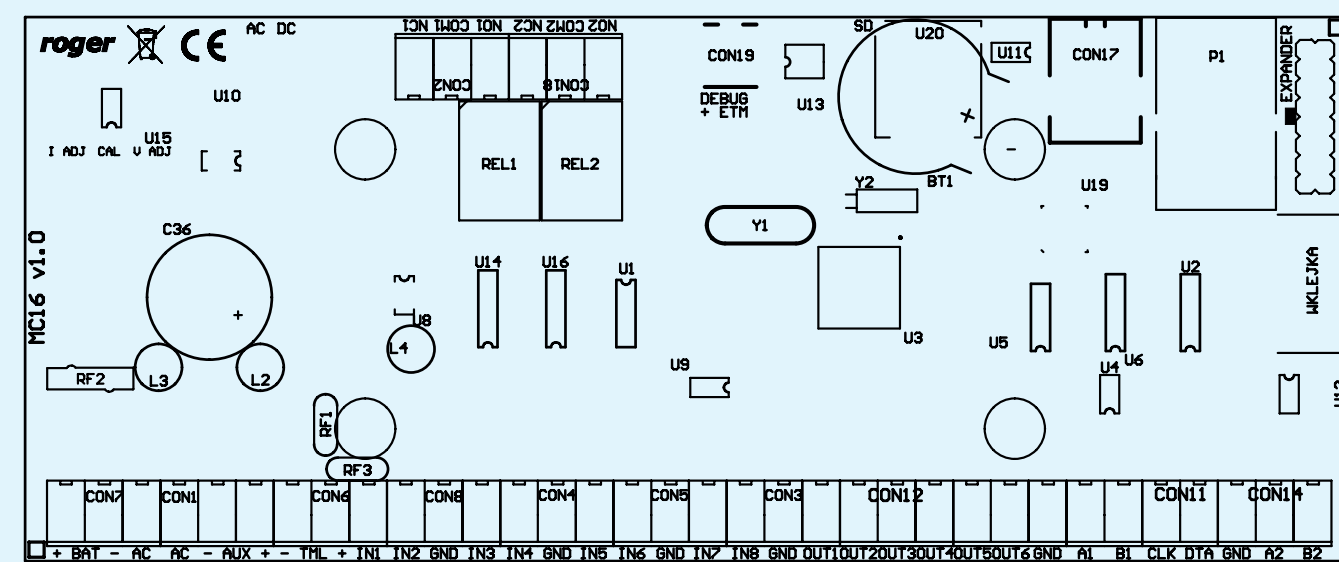

MC16
Access controller