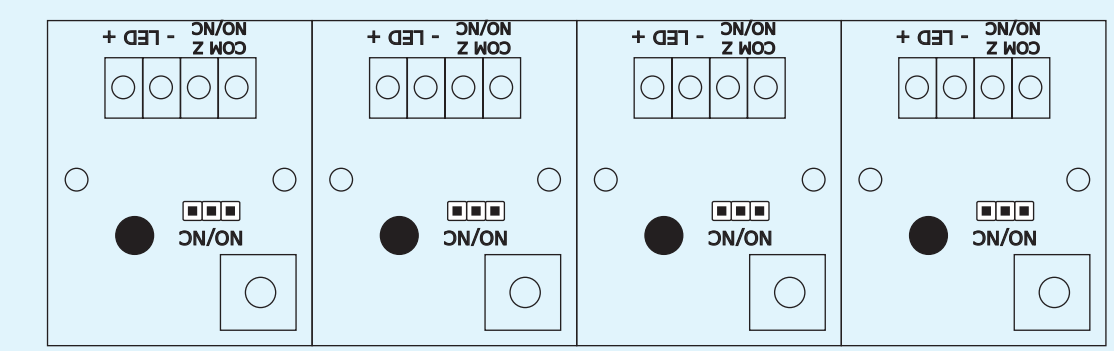

IN1/OUT1 IN2/OUT2 IN3/REL1

IN2

CEB12
Contactless exit button

MCT80M-BLE
RFID, NFC & BLE reader

MCT84M
RFID reader with keypad

MCX8-BRD
I/O expander

IN1/REL1 IN2/REL2 IN3/REL3 IN4/REL4

MCI-7
Wiegand comm interface

MCI-3
OSDP comm interface

MC16
Access controller

IN5/OUT5 IN6/OUT6 IN7/REL1 IN8/REL2

RACS CLK/DTA

RUD-1 USB-RS485 comm interface

RUD-3-DES MIFARE® Classic, Plus & DESFire reader & programmer

Legend

- RS485 comm bus —
- I/O lines —
- RACS CLK/DTA comm bus —