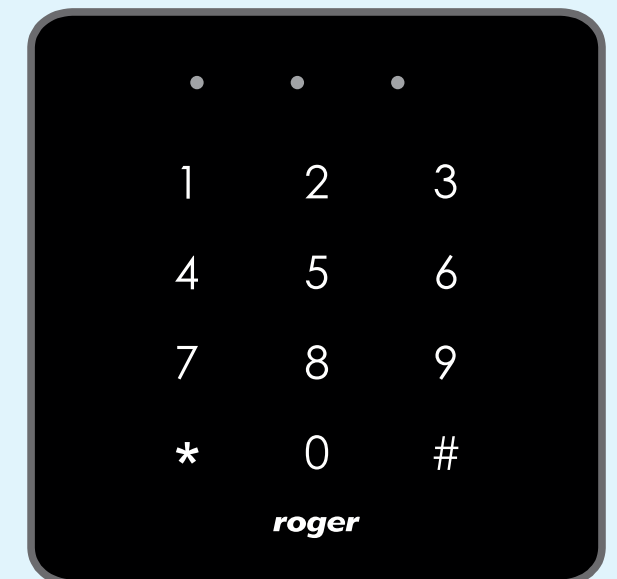

**MCT12M**  
RFID Reader with Keypad

**MCT12M-IO**  
RFID Reader with Keypad  
and Onboard I/O Lines

**IN1/OUT1    IN2/OUT2    IN3/REL1**

**IN1/OUT1    IN2/OUT2    IN3/REL1**

**MCT82M-IO**  
RFID Reader with Keypad  
and Onboard I/O Lines

**MCT82M**  
RFID Reader with Keypad

**MCX8 I/O Expander**

**RS485 A**

**IN1/REL1    IN2/REL2    IN3/REL3    IN4/REL4**