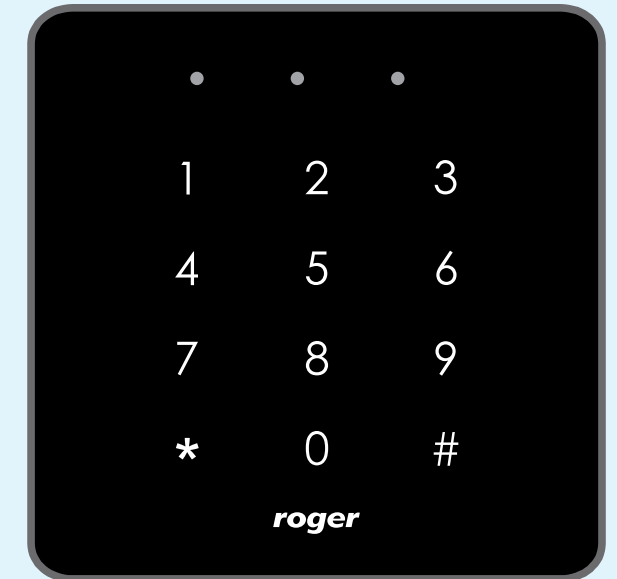

**MCT12M**  
RFID Reader with Keypad

**MCT12M-IO**  
RFID Reader with Keypad  
and Onboard I/O Lines

**IN1/OUT1    IN2/OUT2    IN3/REL1**

**IN1/OUT1    IN2/OUT2    IN3/REL1**

**MCT82M-IO**  
RFID Reader with Keypad  
and Onboard I/O Lines

**MCT82M**  
RFID Reader with Keypad

**MCX8 I/O Expander**

**RS485 A**

**IN1/REL1    IN2/REL2    IN3/REL3    IN4/REL4**