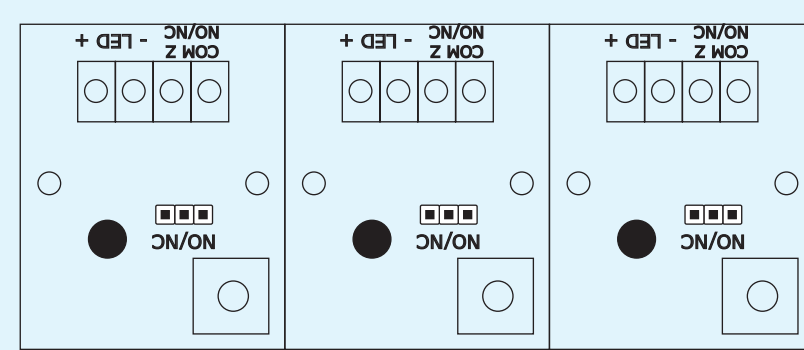

## Demonstration Board DB-6A

**roger**<sup>®</sup>

Intelligence for Building

**MCT12M-IO**  
RFID Reader  
with Keypad  
and Onboard  
I/O Lines

IN1/OUT1 IN2/OUT2 IN3/REL1

**MCT12M**  
RFID Reader  
with Keypad

**MCT82M-IO**  
RFID Reader  
with Keypad  
and Onboard  
I/O Lines

IN1/OUT1 IN2/OUT2 IN3/REL1

**MCT82M**  
RFID Reader  
with Keypad

**MCT84M**  
RFID Reader  
with Keypad

**MCT84M**  
RFID Reader  
with Keypad

**MCX8**  
I/O Expander

IN1/REL1 IN2/REL2 IN3/REL3 IN4/REL4

**Wiegand 1**    **Wiegand 2**

**RS485 A**

**MC16**  
Access  
Controller

IN5/OUT5 IN6/OUT6 IN7/REL1 IN8/REL2

RS485 B

RACS  
CLK/DTA