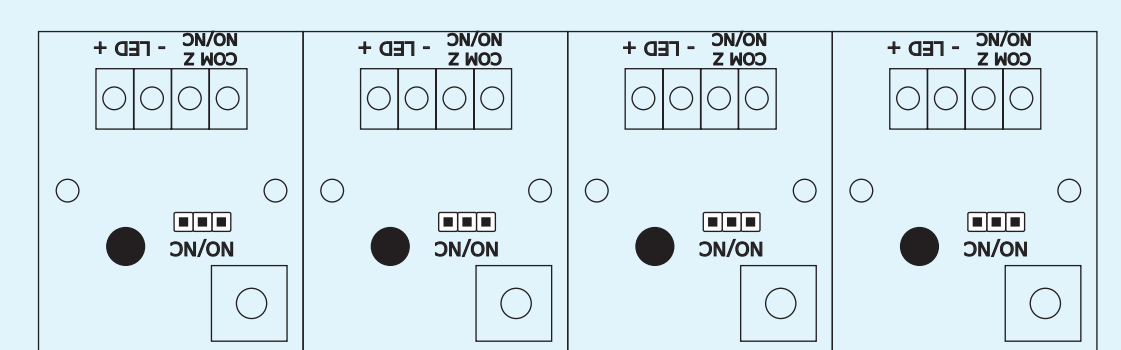

**MCT82M-IO**  
RFID Reader  
with Keypad  
and Onboard  
I/O Lines

IN1/OUT1 IN2/OUT2 IN3/REL1

**MCT82M**  
RFID Reader  
with Keypad

**MCT84M**  
RFID Reader  
with Keypad

**MCT84M**  
RFID Reader  
with Keypad

**MCX8**  
I/O Expander

IN1/REL1 IN2/REL2 IN3/REL3 IN4/REL4

**Wiegand 1**    **Wiegand 2**

**RS485 A**

**MC16**  
Access  
Controller

IN5/OUT5 IN6/OUT6 IN7/REL1 IN8/REL2

RS485 B

RACS  
CLK/DTA