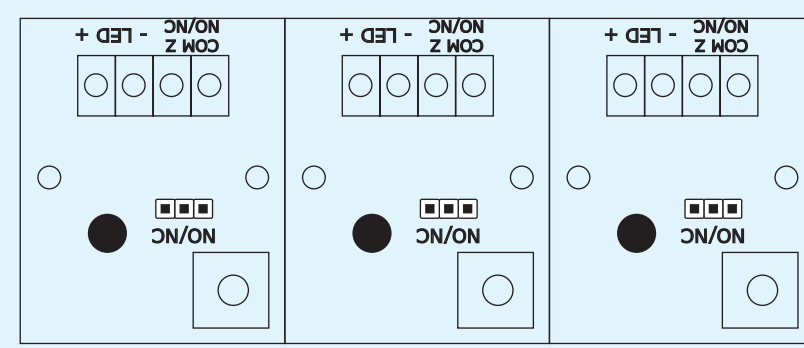

# RACS 5 Access Control System

## Demonstration Board DB-6A

**roger**<sup>®</sup>

Intelligence for Building

**MCT12M-IO**  
RFID Reader  
with Keypad  
and Onboard  
I/O Lines

IN1/OUT1 IN2/OUT2 IN3/REL1

**MCT12M**  
RFID Reader  
with Keypad

**MCT82M-IO**  
RFID Reader  
with Keypad  
and Onboard  
I/O Lines

IN1/OUT1 IN2/OUT2 IN3/REL1

**MCT82M**  
RFID Reader  
with Keypad

**MCT84M**  
RFID Reader  
with Keypad

**MCT84M**  
RFID Reader  
with Keypad

**MCX8**  
I/O Expander

IN1/REL1 IN2/REL2 IN3/REL3 IN4/REL4

**Wiegand 1**    **Wiegand 2**

**RS485 A**

**MC16**  
Access  
Controller

IN5/OUT5 IN6/OUT6 IN7/REL1 IN8/REL2

RS485 B

RACS  
CLK/DTA