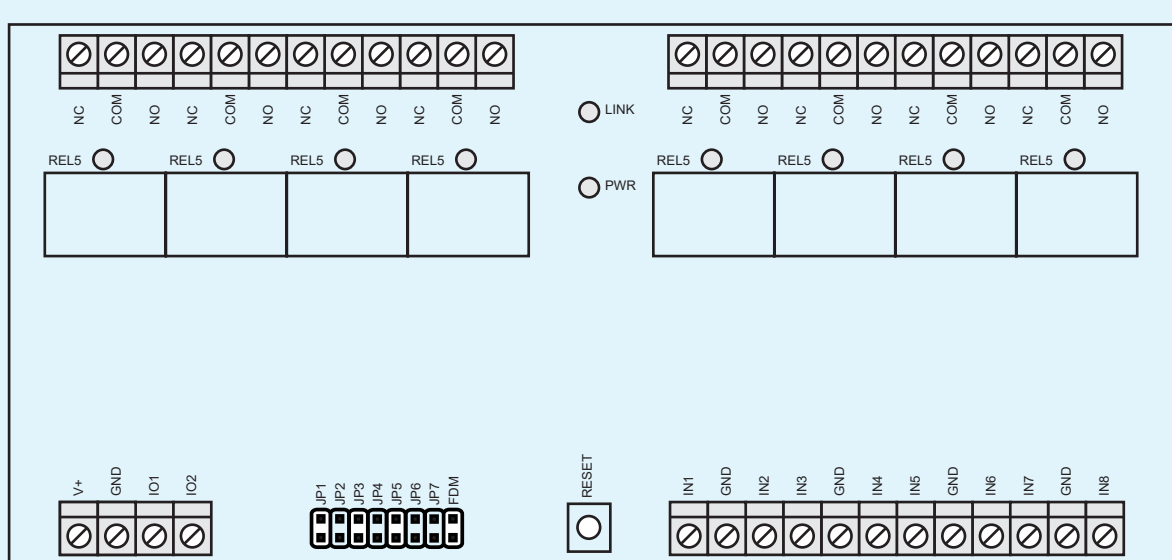

**MCT82M-IO**  
RFID Reader  
with Keypad  
and Onboard  
I/O Lines

IN1/OUT1 IN2/OUT2 IN3/REL1

**MCT82M**  
RFID Reader  
with Keypad

**MCT84M**  
RFID Reader  
with Keypad

**MCT84M**  
RFID Reader  
with Keypad

**MCX8**  
I/O Expander

IN1/REL1 IN2/REL2 IN3/REL3 IN4/REL4

**Wiegand 1**    **Wiegand 2**

**RS485 A**

**MC16**  
Access  
Controller

IN5/OUT5 IN6/OUT6 IN7/REL1 IN8/REL2

RS485 B

RACS  
CLK/DTA