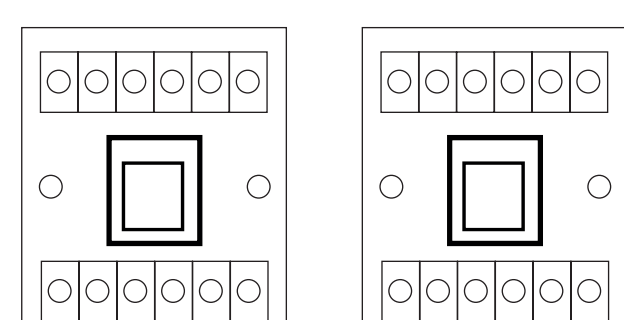

**MCT82M-IO**  
RFID Reader  
with Keypad  
and Onboard  
I/O Lines

IN1/OUT1 IN2/OUT2 IN3/REL1

**MCT82M**  
RFID Reader  
with Keypad

**MCT84M**  
RFID Reader  
with Keypad

**MCT84M**  
RFID Reader  
with Keypad

**MCX8**  
I/O Expander

IN1/REL1 IN2/REL2 IN3/REL3 IN4/REL4

**Wiegand 1**    **Wiegand 2**

**RS485 A**

**MC16**  
Access  
Controller

IN5/OUT5 IN6/OUT6 IN7/REL1 IN8/REL2

RS485 B

RACS  
CLK/DTA