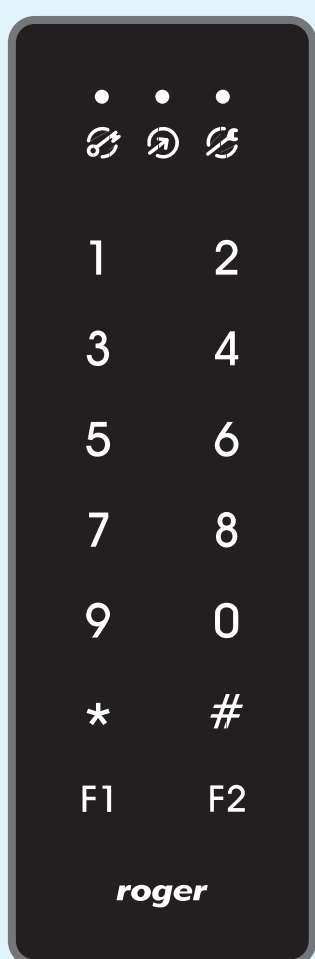

## Demonstration Board DB-6A

**roger**<sup>®</sup>

Intelligence for Building

**MCT12M-IO**  
RFID Reader  
with Keypad  
and Onboard  
I/O Lines

IN1/OUT1 IN2/OUT2 IN3/REL1

**MCT12M**  
RFID Reader  
with Keypad

**MCT82M-IO**  
RFID Reader  
with Keypad  
and Onboard  
I/O Lines

IN1/OUT1 IN2/OUT2 IN3/REL1

**MCT82M**  
RFID Reader  
with Keypad

**MCT84M**  
RFID Reader  
with Keypad

**MCT84M**  
RFID Reader  
with Keypad

**MCX8**  
I/O Expander

IN1/REL1 IN2/REL2 IN3/REL3 IN4/REL4

**Wiegand 1**    **Wiegand 2**

**RS485 A**

**MC16**  
Access  
Controller

IN5/OUT5 IN6/OUT6 IN7/REL1 IN8/REL2

RS485 B

RACS  
CLK/DTA